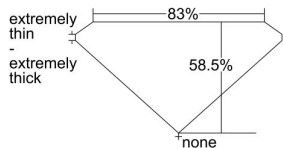

GIA®

FACSIMILE

GIA REPORT 6214675319

Verify this report at GIA.edu

GIA NATURAL DIAMOND DOSSIER®

June 08, 2021
GIA Report Number 6214675319
Shape and Cutting Style ..... **Cut-Cornered Rectangular Modified Brilliant**
Measurements ..... 6.30 x 5.44 x 3.18 mm

GRADING RESULTS

Carat Weight ..... 1.01 carat
Color Grade ..... **W to X Range**
Clarity Grade **VS2**

ADDITIONAL GRADING INFORMATION

Polish ..... **Good**
Symmetry ..... **Good**
Fluorescence ..... **None**
Clarity Characteristics ..... **Feather**
Inscription(s): GIA 6214675319

PROPORTIONS

Profile not to actual proportions

GRADING SCALES

GIA COLOR SCALE		GIA CLARITY SCALE			
COLORLESS	D	VERY VERY SLIGHTLY INCLUDED	FLAWLESS		
	E		INTERNALLY FLAWLESS		
	F	VERY SLIGHTLY INCLUDED	VVS₁		
	G		VVS₂		
	H		VS₁		
	NEAR COLORLESS	I	SLIGHTLY INCLUDED	VS₂	
		J		SI₁	
		FAINT	K	INCLUDED	SI₂
			L		I₁
			M		I₂
VERT LIGHT	N	INCLUDED	I₃		
	O				
	P				
	Q				
	R				
	S				
LIGHT	T				
	U				
	V				
	W				
	X				
Y					
Z