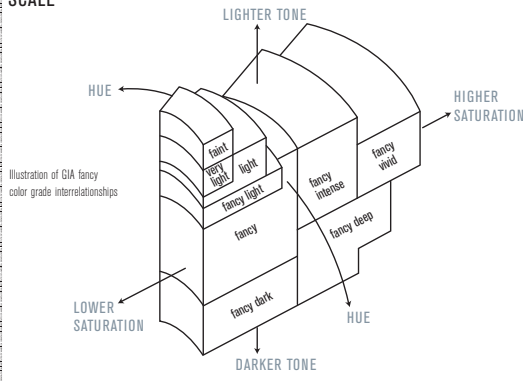

COLORED DIAMOND IDENTIFICATION AND ORIGIN REPORT

GIA REPORT 5151417549

May 15, 2013

Laser Inscription Registry ..... GIA 5151417549

Shape and Cutting Style ..... Round-Cornered Square Modified Brilliant

Measurements ..... 4.68 x 4.49 x 3.42 mm

Weight ..... 0.65 carat

Color Grade

Origin ..... NATURAL

Grade ..... FANCY

..... GREEN-YELLOW

Distribution ..... EVEN

Comments:

None

GIA COLORED DIAMOND SCALE

510119064645